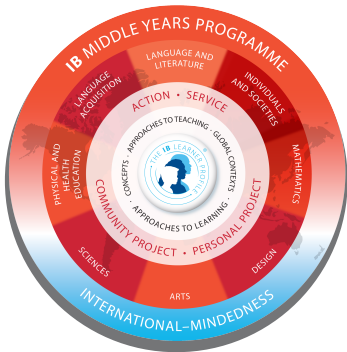

Applications should be sent to:
The Human Resources Department
Naseem International School
PO Box 28503, Riffa, Kingdom of Bahrain
Email: jobs1@nisbah.com
Website: www.nisbah.com